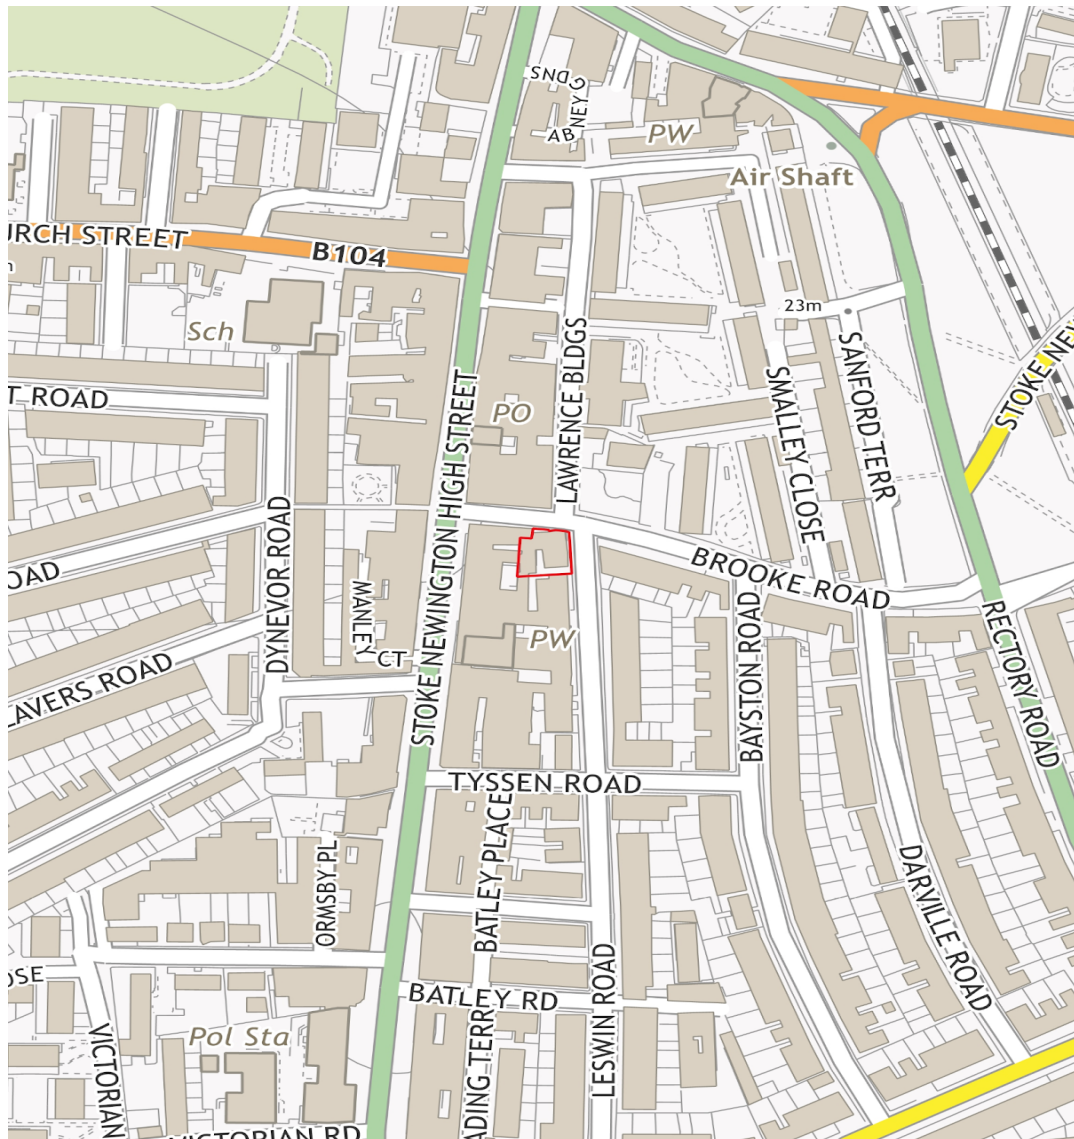

Appendix 1: Site plan

The Old Fire Station, 61 Leswin Road N16

Produced by: Strategic Property Services This product includes mapping data licensed from Ordnance

Survey with the permission of HMSO © Crown Copyright 2023.